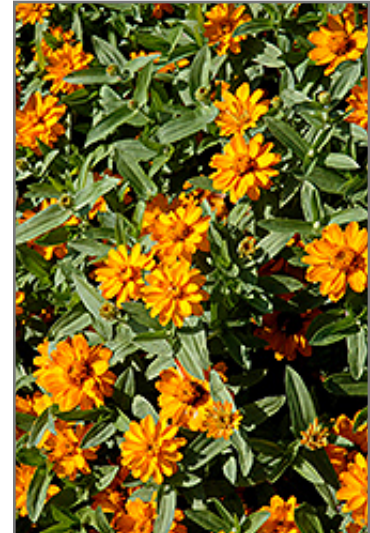

*Profusion Double Golden Zinnia
flowers
Photo courtesy of NetPS Plant Finder*

1020 NW Broad St Murfreesboro, TN 37129

www.MartinsHomeandGarden.com

615-867-7121